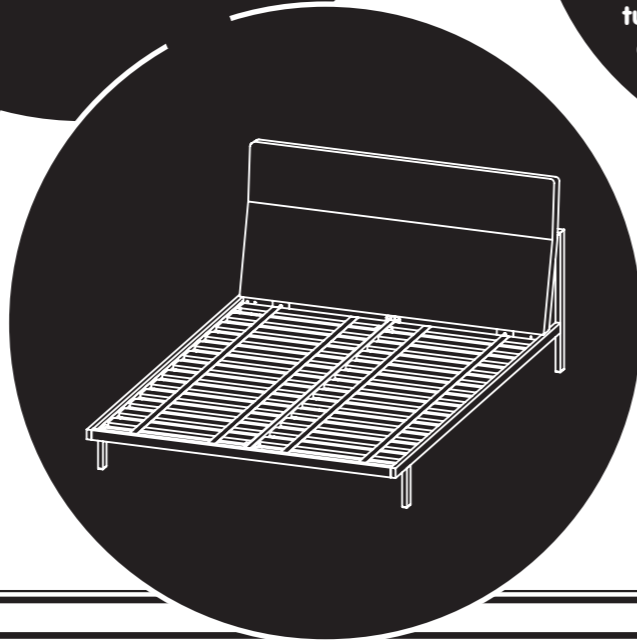

BLU
DOT

SLEEP WELL IN
5 EASY STEPS

STATION BED

ASSEMBLY NOTES

CARE

CLEAN
Vacuum your upholstery regularly.
AVOID
Keep upholstery & felt furniture out of direct sunlight and away from heat sources; excessive exposure to sunlight will fade the color of the upholstery. Avoid placing heavy or sharp objects on the furniture surface for long periods of time; this can cause permanent indentations in the fabric. For snags in the fabric, tuck loose threads into fabric or carefully push to reverse side. Never pull out or cut off loose threads.

HARDWARE

x14
#1080

x14
#3005

x1
#9004

x6*
#1079

x14
#3006

x1
#9001

*King bed ships with [x7] #1079

PARTS

1